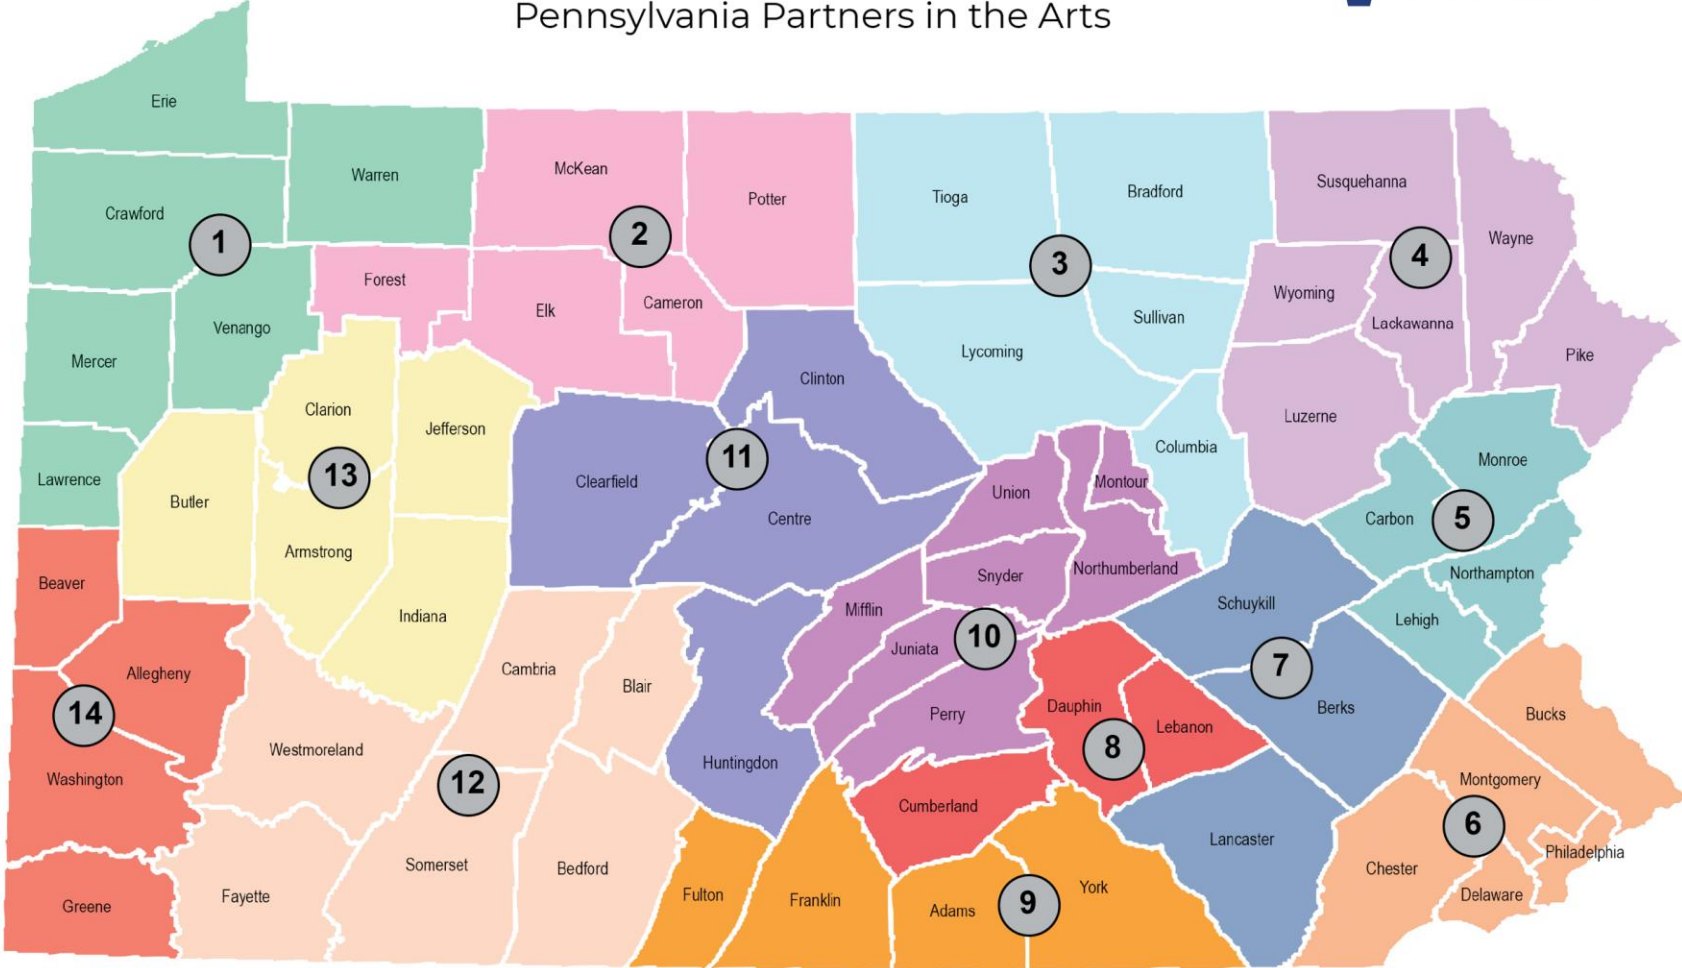

COMBINED PARTNERSHIP MAP

Arts in Education
Folk & Traditional Arts
Pennsylvania Partners in the Arts

Arts in Education (AIE) | Folk and Traditional Arts (FTA) | Pennsylvania Partners in the Arts (PPA)

REGION 1